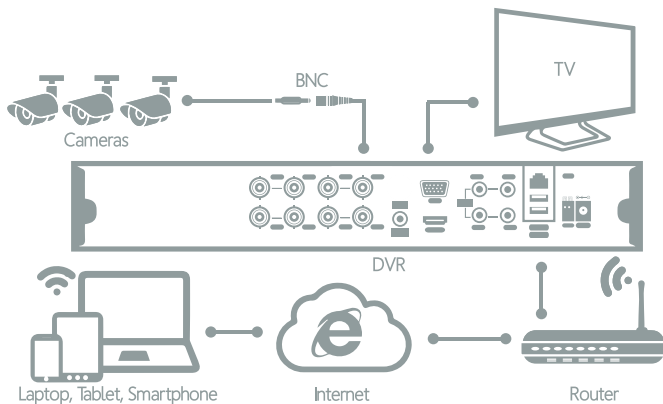

## 8 Channels 1080N All in One DVR

TECHNICAL SPECIFICATIONS FOR DVR	
<b>VIDEO</b>	
DVR: 8CH 1080P	
Video Input	Hybrid: 4CH 1080P + 4CH IP 1080P / 2CH 1080P + 6CH IP 1080P NVR: 8CH IP 1080P / 4CH 3MPX
Video Output	VGA, HDMI
Display Resolution	Up to 1080P (1920 x 1080)
	DVR: 1/4/8/9 Screen
Display Split	Hybrid: 1/4/8/9 Screen NVR: 1/4/8/9 Screen
<b>AUDIO</b>	
Audio Input	4 Channel RCA
Audio Output	1 Channel RCA
<b>RECORDING</b>	
Record Quality	Up to 1080N DVR mode, up to 1080P NVR mode
Video Compression	H.264 (High Profile)
Record Mode	Manual / Schedule / Motion / Alarms
<b>PLAYBACK</b>	
Simultaneously Playback	1/2/4 Channels
Backup Mode	USB Device, Web Browser, Mobile App
Playback Quality	Up to 1080P (1920 x 1080)
<b>STORAGE</b>	
HDD Port	2 SATA Port
HDD Capacity	Up to 8TB
<b>EXTERNAL PORTS</b>	
USB Port	2 Ports, USB 2.0
RS485	1 Port for PTZ Control
Ethernet	1 RJ-45 Port (10/100Mbps)
<b>GENERAL</b>	
Power Supply	DC 12V/3A
Video System	NTSC/PAL Switch Selectable
Remote Access	Cloud System For Remote Access, NO Port Mapping
Compatibility For	iOS, Android
Compatible Video Format	AHD/TVI/CVI/CBVS

**MODEL: LX8CN**

Motion Detection

Notification Alarm

Remote View

High Resolution

No Monthly Fees

**LOGAN LIVE**  
**FREE APP**  
Remote View