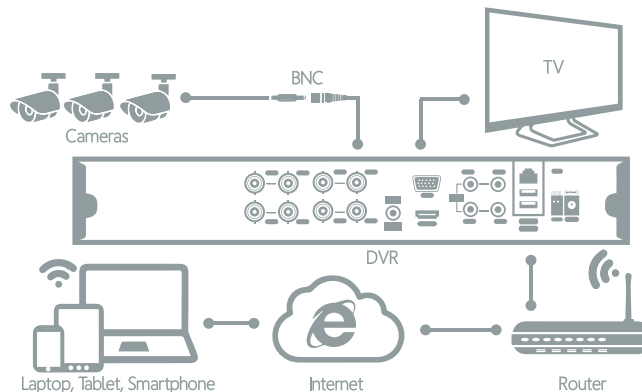

SECURITY KIT

1080P Lite All in One 8 CH DVR with 8 Bullet 2MPX All in One Cameras

TECHNICAL SPECIFICATIONS FOR DVR	
VIDEO	
DVR:	8CH 1080P
Video Input	Hybrid: 4CH 1080P + 4CH IP 1080P / 2CH 1080P + 6CH IP 1080P NVR: 8CH IP 1080P / 4CH 3MPX
Video Output	VGA, HDMI
Display Resolution	Up to 1080P (1920 x 1080)
Display Split	DVR: 1/4/8/9 Screen Hybrid: 1/4/8/9 Screen NVR: 1/4/8/9 Screen
AUDIO	
Audio Input	4 Channel RCA
Audio Output	1 Channel RCA
RECORDING	
Record Quality	Up to 1080N DVR mode, up to 1080P NVR mode
Video Compression	H.264 (High Profile)
Record Mode	Manual / Schedule / Motion / Alarms
PLAYBACK	
Simultaneously Playback	1/2/4 Channels
Backup Mode	USB Device, Web Browser, Mobile App
Playback Quality	Up to 1080P (1920 x 1080)
STORAGE	
HDD Port	2 SATA Port
HDD Capacity	Up to 8TB
EXTERNAL PORTS	
USB Port	2 Ports, USB 2.0
RS485	1 Port for PTZ Control
Ethernet	1 RJ-45 Port (10/100Mbps)
GENERAL	
Power Supply	DC 12V/3A
Video System	NTSC/PAL Switch Selectable
Remote Access	Cloud System For Remote Access, NO Port Mapping
Compatibility For	iOS, Android
Compatible Video Format	AHD/TVI/CVI/CBVS

MODEL: LX882BN-L

LITE

Motion Detection

Notification Alarm

Remote View

No Monthly Fees

TECHNICAL SPECIFICATIONS FOR THE CAMERA	
Image Sensor	1/2,7" CMOS/1080P
Camera Resolution	2 Megapixel
Effective Pixels	1920(H) x 1080(V)
Infrared LED	36 pcs
Lens Mount	3,6mm
Format	AHD/CVI/TVI/CBVS
Operation Mode	UTC
Video Output	1CH BNC
Field of View	70° Degrees
Minimum Illumination	0 LUX (IR on)
IR Cut Filter	Yes
Night Vision Distance	82ft / 25m
Shutter Speed	(1/60 sec-1/100,000 sec)
Operative Temperature	14° ~ 122°F / - 10° ~ 50°C
Ingress Protection	IP66
Power Supply	DC 12V/320mA (IR on)

LOGAN LIVE
APLICACIÓN GRATIS
Visualización Remota