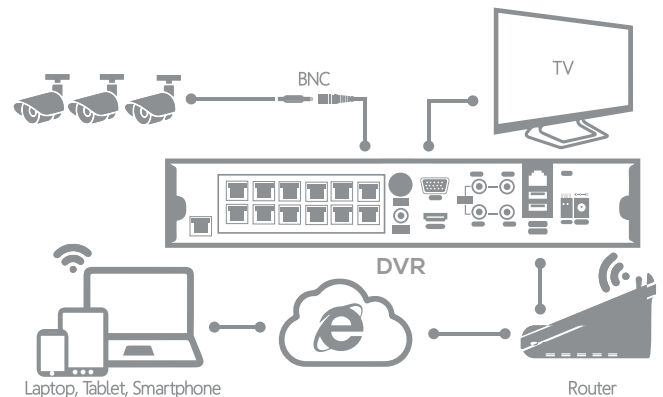

USB Port	2 Ports, USB 2.0
RS485	1 Port for PTZ Control
Ethernet	1 RJ-45 Port (10/100Mbps)

**GENERAL**

Power Supply	DC 12V/3A
Video System	NTSC/PAL Switch Selectable
Remote Access	Cloud System For Remote Access, NO Port Mapping
Compatibility For	iOS, Android
Compatible Video Format	AHD/TVI/CVI/CBVS

**MODEL: LX6CNR**

-   
Motion Detection
-   
Notification Alarm
-   
Remote View
-   
High Resolution
-   
No Monthly Fees

**LOGAN LIVE**  
**FREE APP**  
Remote View