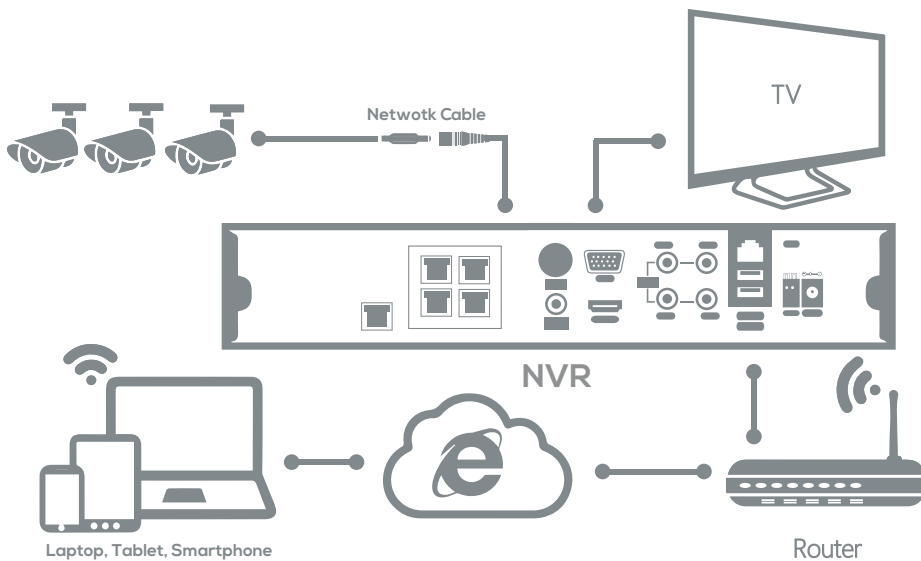

## 4K Resolution 4CH PoE NVR

Specifications	
Video/Audio input	
Video compression	H.265/H.264/H.264+
IP video input	4 Channels
Incoming Bandwidth	40 Mbps
Outgoing Bandwidth	80 Mbps
Video/Audio output	
HDMI/VGA output	HDMI: 1-ch, Up to 4K (3840 × 2160) VGA: 1-ch, Up to 1920 × 1080/60Hz
Audio output	1-ch, RCA
Decoding	
Recording resolution	8MP/6MP/5MP/4MP/3MP/1080p/UXGA/720p/VGA/4CIF/DCIF/2CIF/CIF/QCIF
Synchronous playback Capability	4 Channels 2-ch @ 4 MP (30fps)
Network management	
Network protocols	TCP/IP, PPPoE, DHCP, Cloud P2P, DNS, DDNS, NTP, SADP, NFS, iSCSI, UPnP™, HTTPS, ONVIF
Hard disk	
SATA	1 SATA interface
Capacity	Up to 6 TB capacity for each disk
External interface	
Two-way audio input	1-ch, RCA
Network interface	1, RJ45 10M/100M/1000M self-adaptive Ethernet interface
USB interface	2 x USB 2.0
Power Consumption	12V DC // 0,9 Amp (without HDD)

**MODEL:LN4GNH**

Motion Detection

Notification Alarm

Remote View

High Resolution

No Monthly Fees

**LOGAN CONNECT**  
**FREE APP**  
Remote View