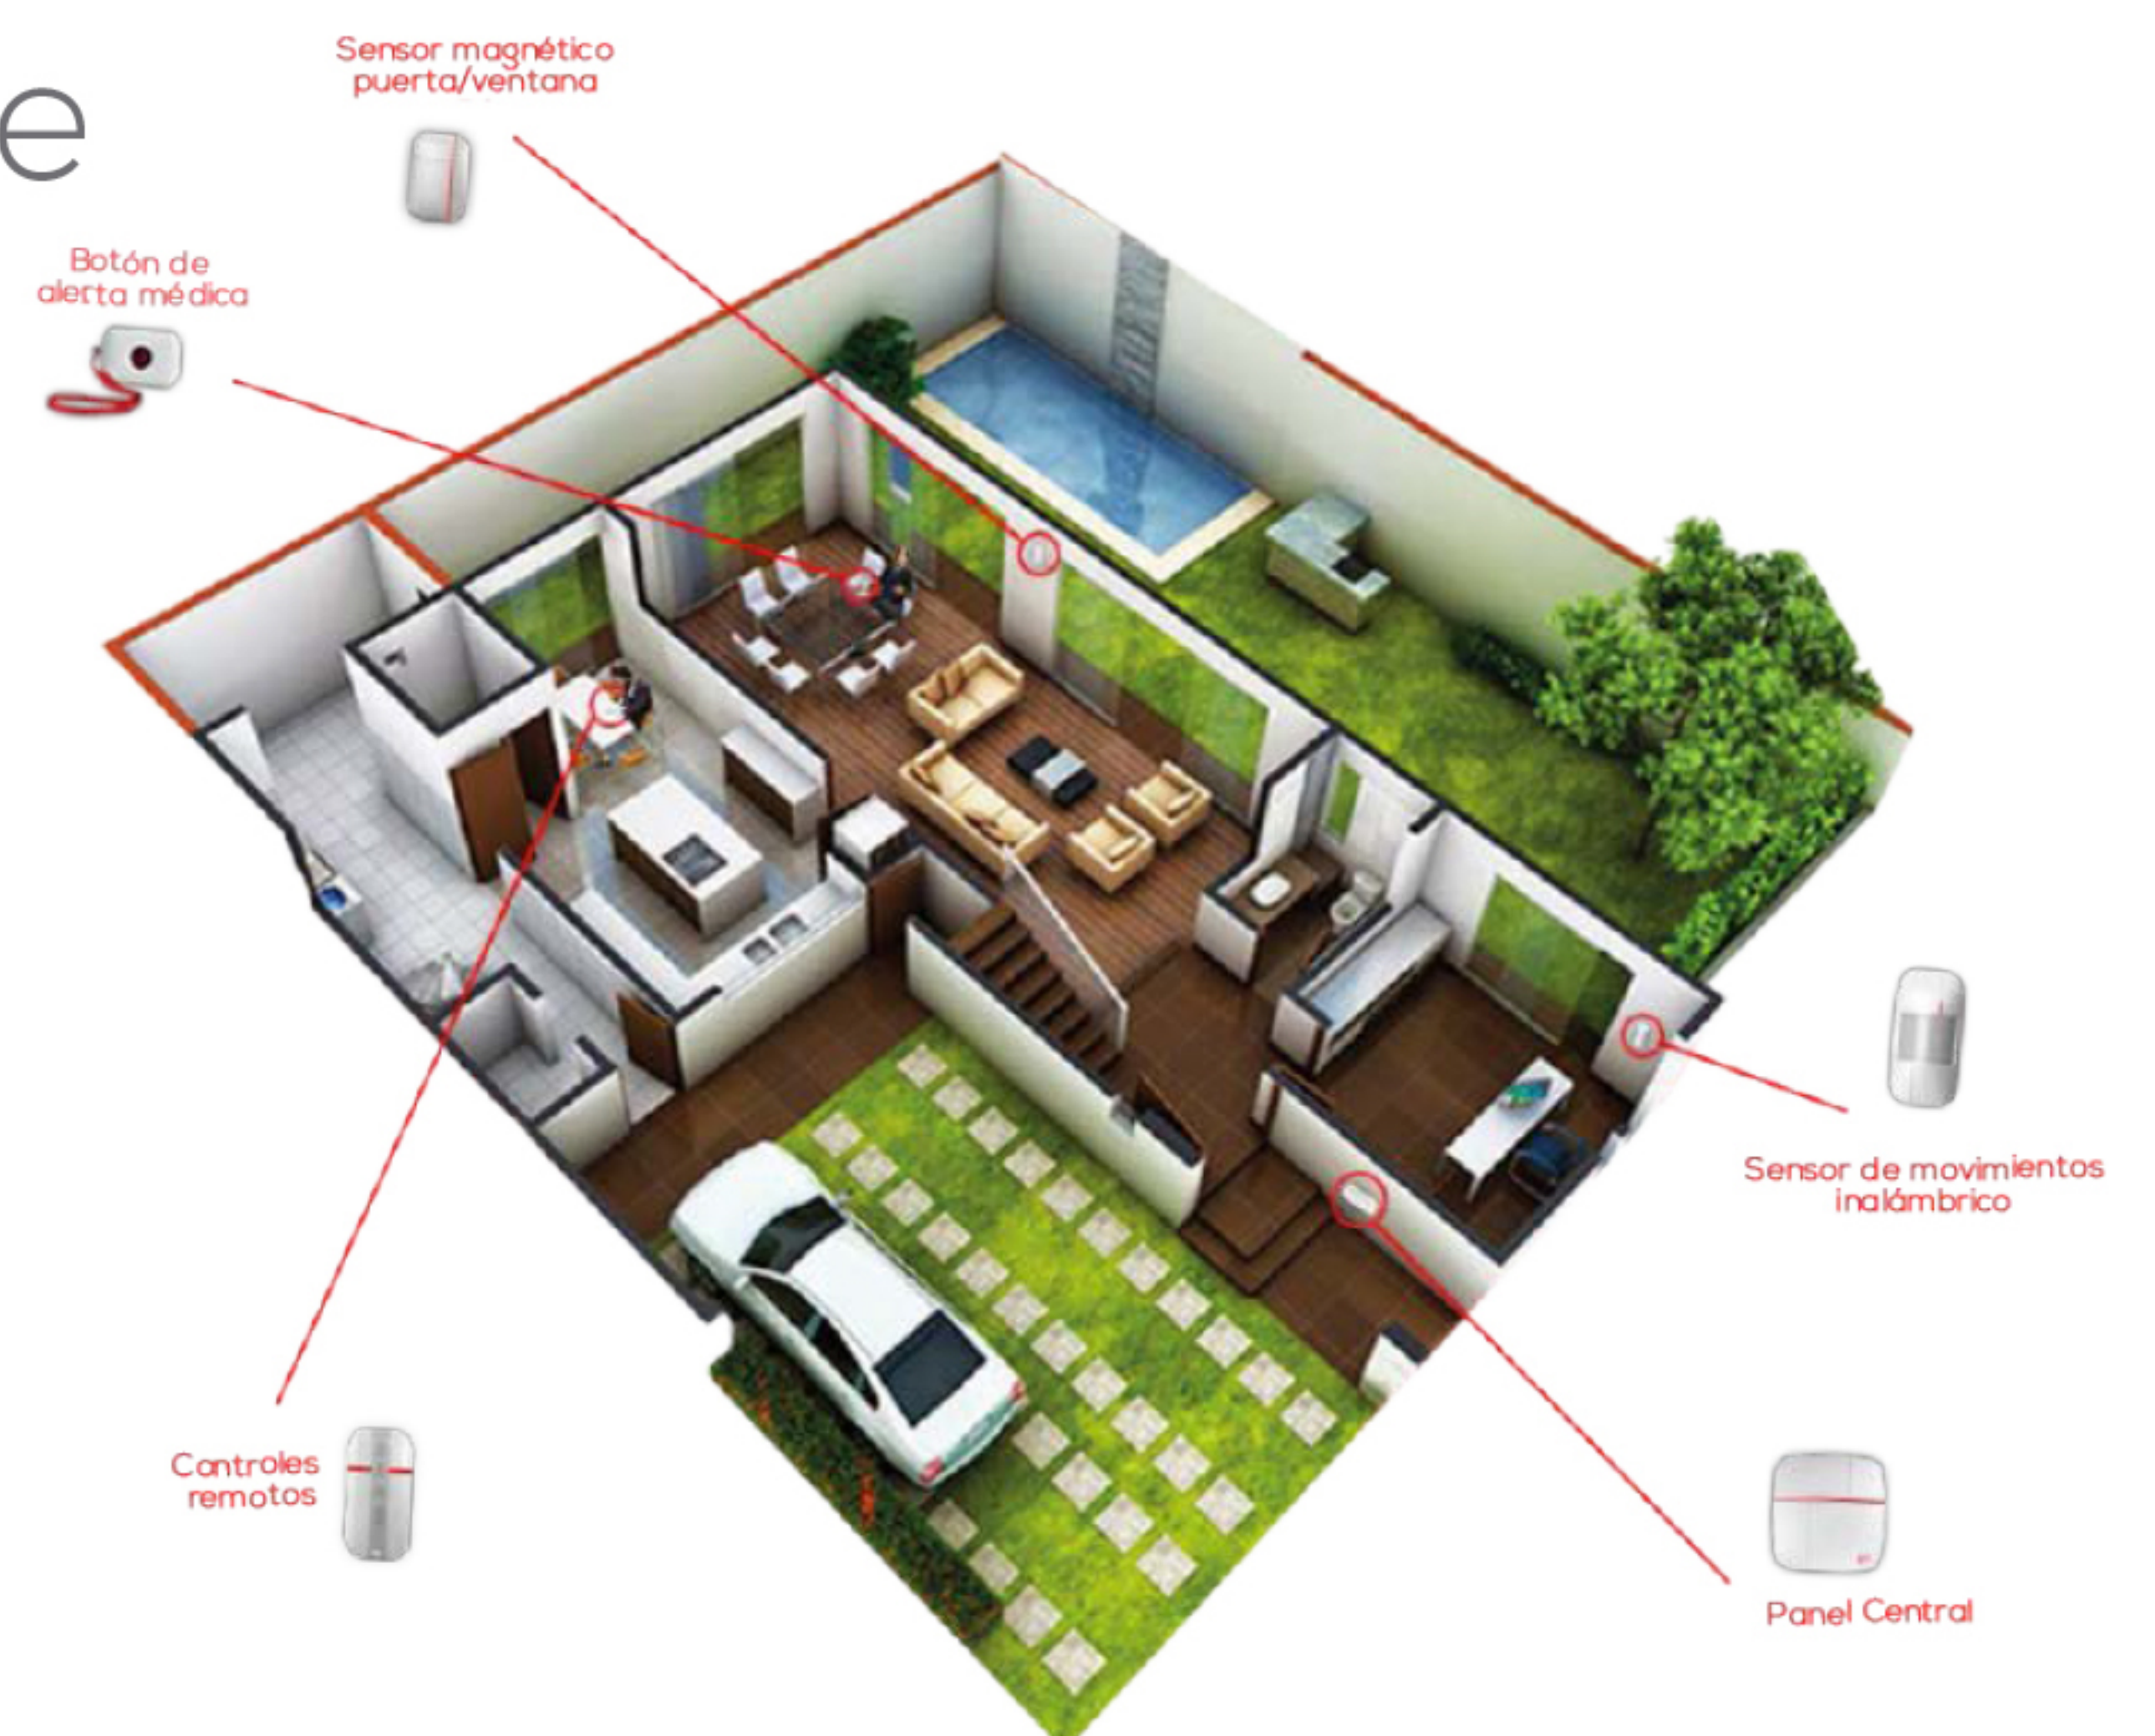

MODEL: L-SAWSS

Wireless Strobe Siren

Transmission up to 50 meters indoors
Volume up to 110db

Sistema de Alarma Inteligente

MODEL: L-EB01

Small Size Digital Safe Box

Fireproof / Safeguard of Values / Colors: black, yellow, red, blue

MODEL: L-EB02

Medium Size Digital Safe Box

Fireproof / Safeguard of Values

MODEL: LSBWDW

Indoor Wireless Doorbell
Receiver Ding Dong

52 Tunes Ringer / Adjustable
Volume 0-110dB / Easy Setup Plug
and Connect Chime