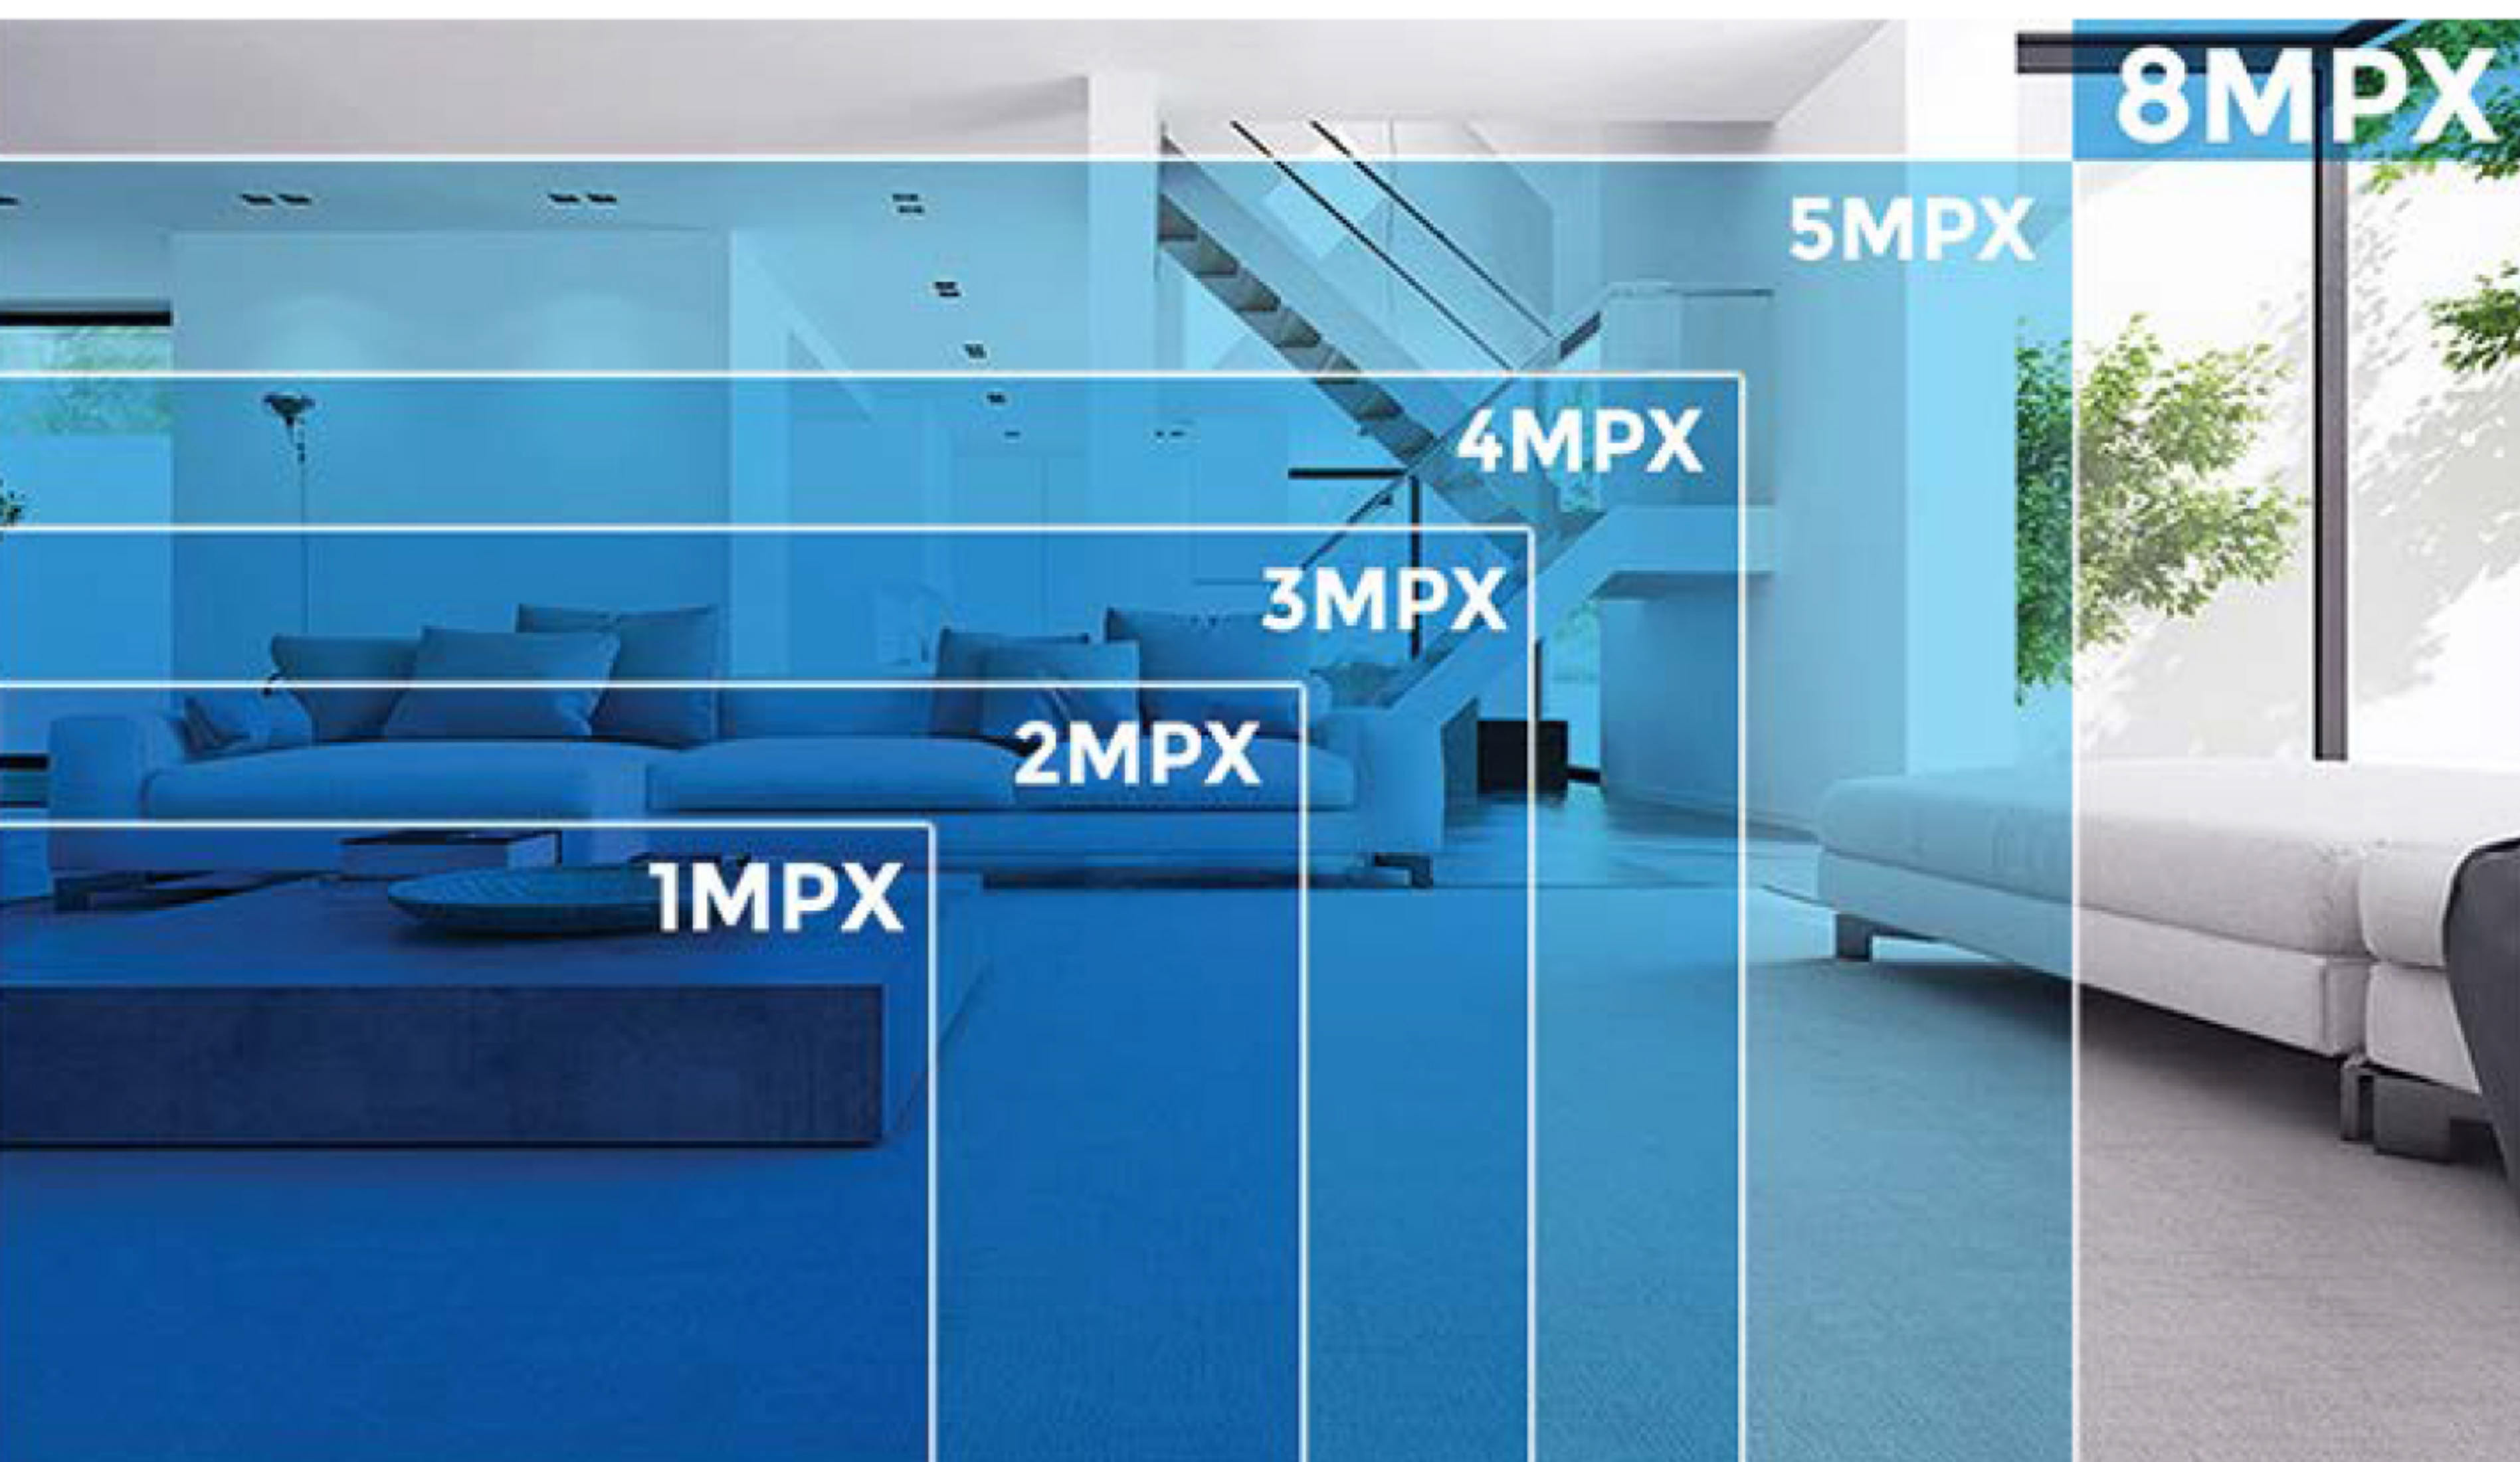

8MPX **4K** ULTRA HD
All in One Cameras